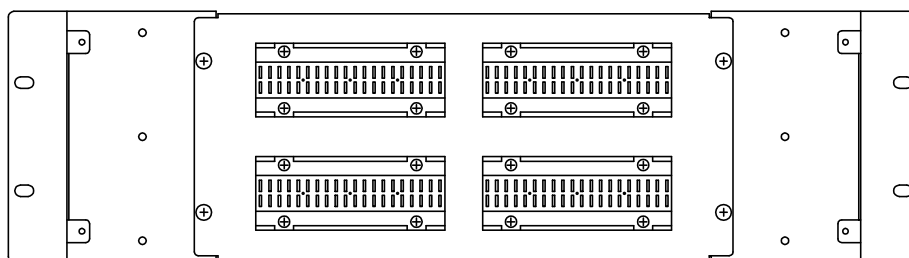

DESCRIPTION

The E-7000TB is a rack mountable terminal board designed exclusively for use with the N-8000 Packet Intercom System (IP network compatible intercom).
Up to 40 stations can be connected to the E-7000TB.

SPECIFICATIONS

Line Capacity	80 (40 lines)
Line Connection Terminal	Clip terminal
Finish	Panel: Surface-treated steel plate, black, 30% gloss
Dimensions	482 (W) × 132.6 (H) × 108.8 (D) mm
Weight	2.5 kg
Accessory	Rack mounting screw \times 4, Fiber washer \times 4, Name plate \times 4, Cord clamp \times 6

APPEARANCE

Rear View

Top View

Front View

Side View

Front view without front panel

UNIT:mm SCALE:1/4