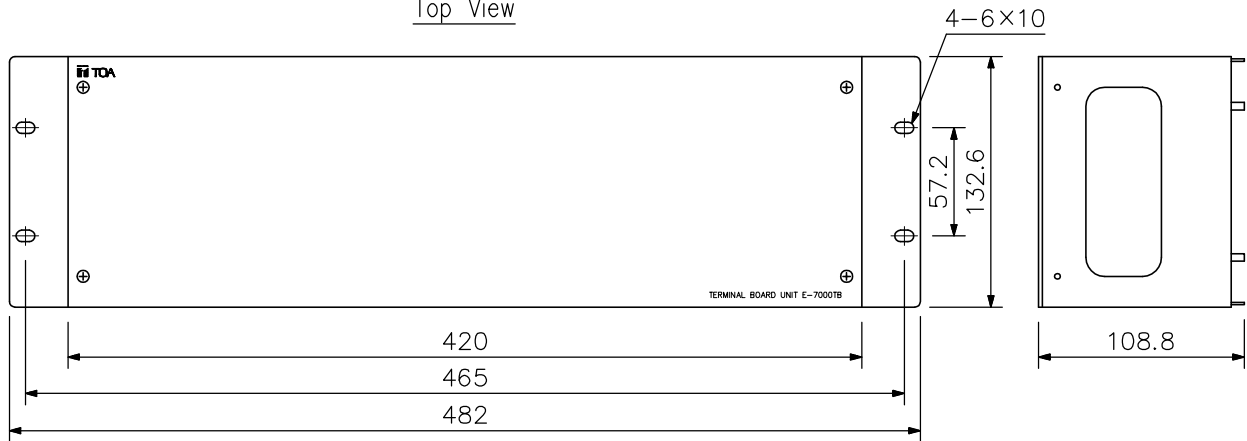

DESCRIPTION

The E-7000TB is a rack mountable terminal board designed exclusively for use with the N-8000 Packet Intercom System (IP network compatible intercom).
Up to 40 stations can be connected to the E-7000TB.

SPECIFICATIONS

Line Capacity	80 (40 lines)
Line Connection Terminal	Clip terminal
Finish	Panel: Surface-treated steel plate, black, 30% gloss
Dimensions	482 (W) × 132.6 (H) × 108.8 (D) mm
Weight	2.5 kg
Accessory	Rack mounting screw \times 4, Fiber washer \times 4, Name plate \times 4, Cord clamp \times 6

APPEARANCE

Rear View

Top View

Front View

Side View

Front view without front panel

UNIT:mm SCALE:1/4