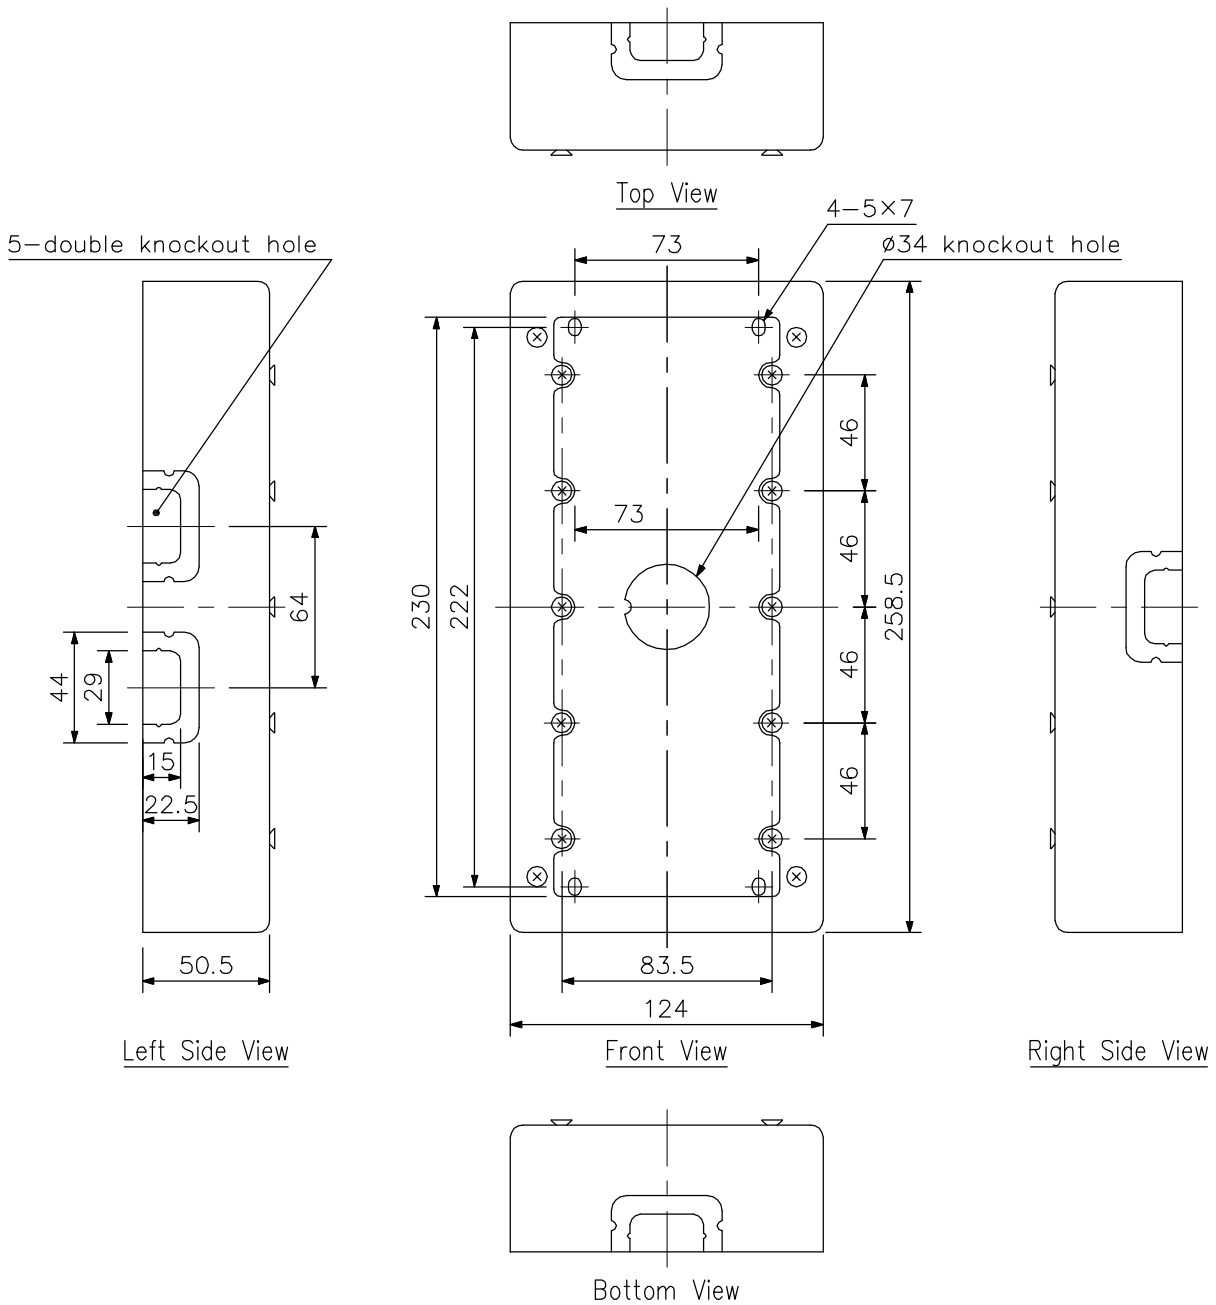

DESCRIPTION

The YC-251 is a wall-mount box designed for the N-8031MS Flush-mount Hands-Free Master Station. It permits the N-8031MS to be installed on a wall when the N-8031MS can not be flush-mounted on a wall.

SPECIFICATIONS

Finish	Surface-treated steel plate, white
Dimensions	124 (W) × 258.5 (H) × 50.5 (D) mm
Weight	1060 g

APPEARANCE

UNIT: mm SCALE: 1/3