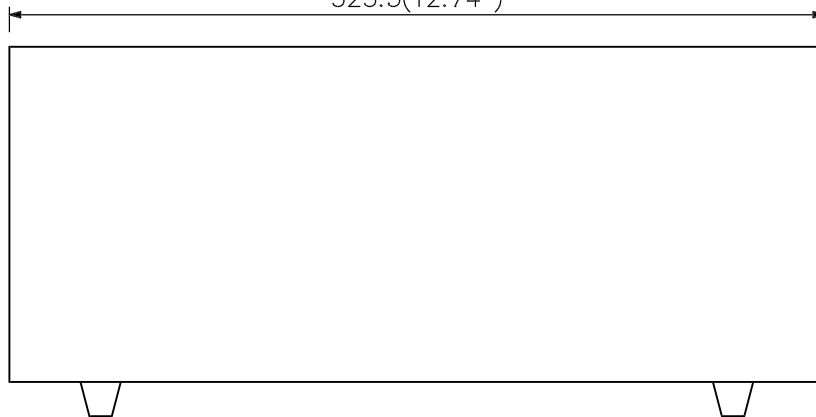

■DESCRIPTION

The YF-120B is a 3-unit size box of half width of a 19" rack.
Controls or components can be installed in it.

■SPECIFICATIONS

Color	Black
Dimensions(W×H×D)	216 (8.50")×144 (5.67")×323.5 (12.74") mm
Weight	2.5 kg (5.45 lb.)

■APPEARANCE

Rear View

216(8.50")

Front View

323.5(12.74")

Side View

UNIT:mm SCALE:1/3