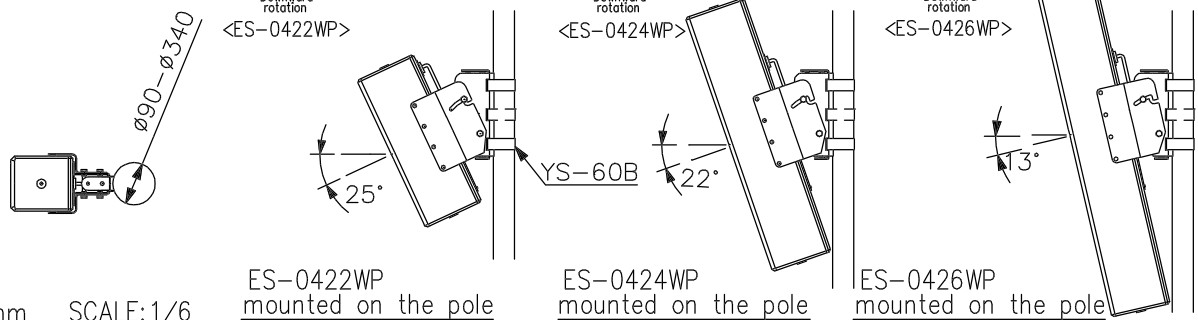

TOA OUTDOOR SPEAKER MOUNTING BRACKET YS-0421WL

DESCRIPTION

The YS-0421WL is a bracket for vertically mounting the ES-0420WP speakers on an outdoor wall or pole.

SPECIFICATIONS

Applicable Speaker	ES-0422WP, ES-0424WP, ES-0426WP
Finish	Stainless steel t2.0 (speaker mounting section) t3.0 (other parts)
Maximum Speaker Weight	18 kg
Weight	3.3 kg
Accessories	Speaker mounting bolt 8
Option	Speaker mounting band: YS-60B

APPEARANCE

UNIT:mm SCALE:1/6