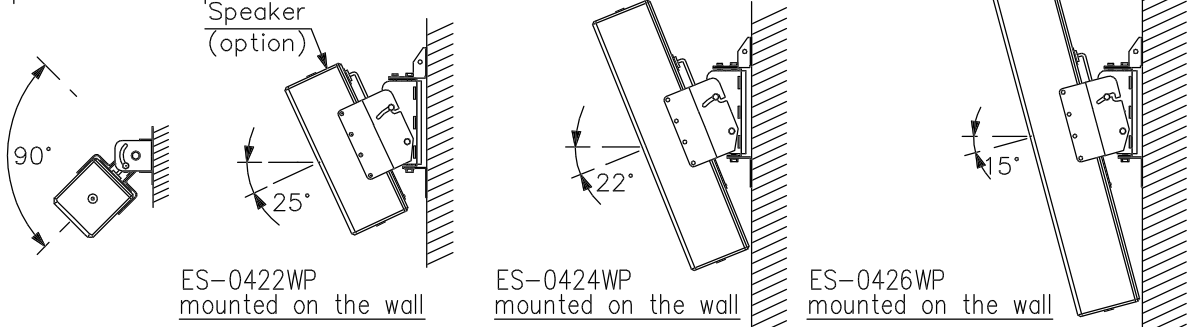

TOA OUTDOOR SPEAKER MOUNTING BRACKET YS-0421WL

DESCRIPTION

The YS-0421WL is a bracket for vertically mounting the ES-0420WP speakers on an outdoor wall or pole.

SPECIFICATIONS

Applicable Speaker	ES-0422WP, ES-0424WP, ES-0426WP
Finish	Stainless steel t2.0 (speaker mounting section) t3.0 (other parts)
Maximum Speaker Weight	18 kg
Weight	3.3 kg
Accessories	Speaker mounting bolt 8
Option	Speaker mounting band: YS-60B

APPEARANCE

UNIT:mm SCALE:1/6