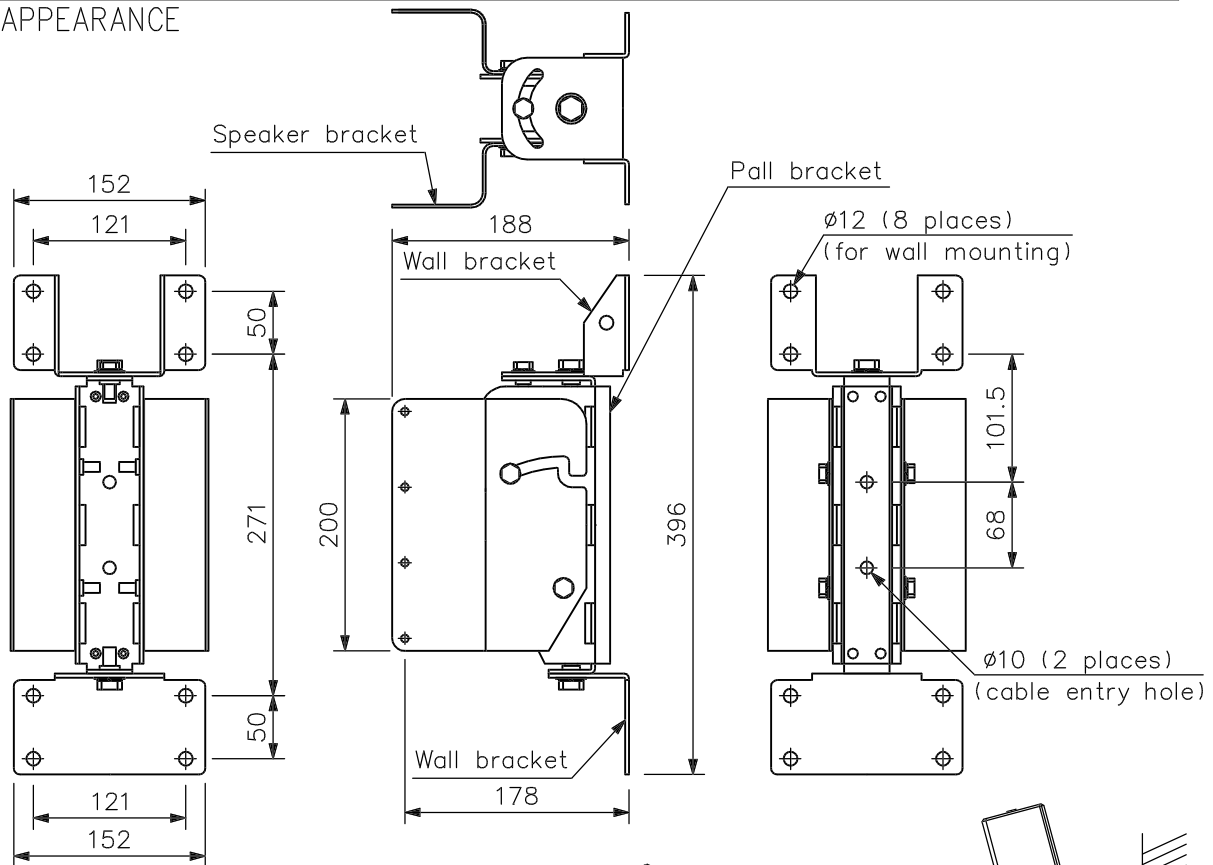

TOA OUTDOOR SPEAKER MOUNTING BRACKET YS-0421WL

DESCRIPTION

The YS-0421WL is a bracket for vertically mounting the ES-0420WP speakers on an outdoor wall or pole.

SPECIFICATIONS

Applicable Speaker	ES-0422WP, ES-0424WP, ES-0426WP
Finish	Stainless steel t2.0 (speaker mounting section) t3.0 (other parts)
Maximum Speaker Weight	18 kg
Weight	3.3 kg
Accessories	Speaker mounting bolt 8
Option	Speaker mounting band: YS-60B

APPEARANCE

UNIT:mm SCALE:1/6