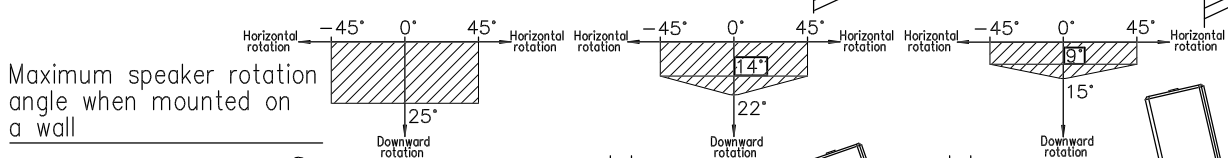

TOA OUTDOOR SPEAKER MOUNTING BRACKET YS-0421WL

DESCRIPTION

The YS-0421WL is a bracket for vertically mounting the ES-0420WP speakers on an outdoor wall or pole.

SPECIFICATIONS

Applicable Speaker	ES-0422WP, ES-0424WP, ES-0426WP
Finish	Stainless steel t2.0 (speaker mounting section) t3.0 (other parts)
Maximum Speaker Weight	18 kg
Weight	3.3 kg
Accessories	Speaker mounting bolt 8
Option	Speaker mounting band: YS-60B

APPEARANCE

UNIT:mm SCALE:1/6