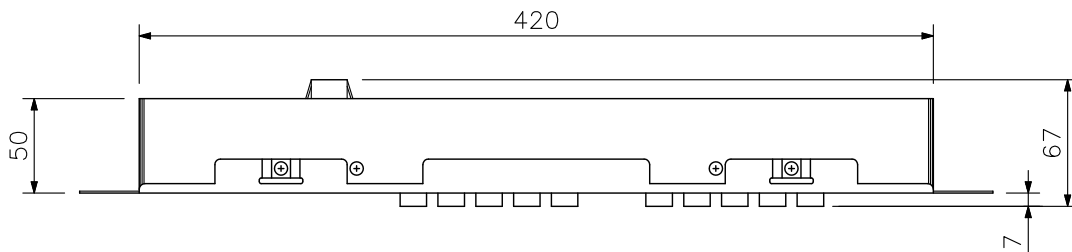

DESCRIPTION

Designed to be exclusively used with the JP-029B, the SS-019B panel comes with ten switches to select background music output zones. It is also equipped with a lamp to indicate an announcement when it is made.

SPECIFICATIONS

Output Control	10 zones
Finish	Panel: Pre-coated steel plate, black, 30 % gloss
Dimensions	483 (W) × 44 (H) × 67 (D) mm
Weight	800 g
Accessory	Cable set...1, Rack mounting screw (with washer)...4

APPEARANCE

Rear View

Top View

Front View

UNIT: mm SCALE: 1/4