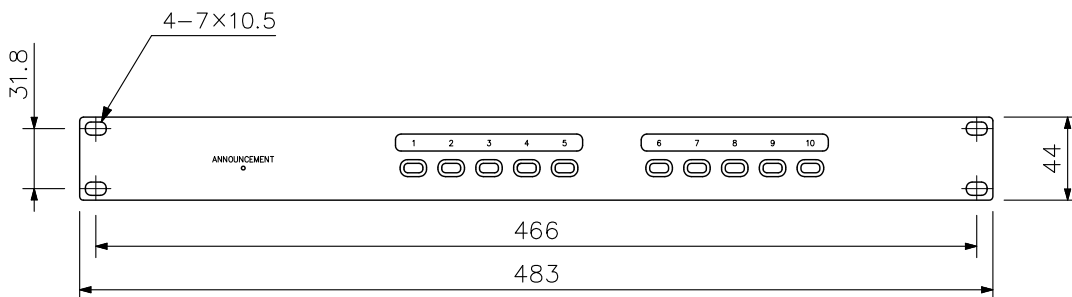

DESCRIPTION

Designed to be exclusively used with the JP-029B, the SS-019B panel comes with ten switches to select background music output zones. It is also equipped with a lamp to indicate an announcement when it is made.

SPECIFICATIONS

Output Control	10 zones
Finish	Panel: Pre-coated steel plate, black, 30 % gloss
Dimensions	483 (W) × 44 (H) × 67 (D) mm
Weight	800 g
Accessory	Cable set...1, Rack mounting screw (with washer)...4

APPEARANCE

Rear View

Top View

Front View

UNIT: mm SCALE: 1/4