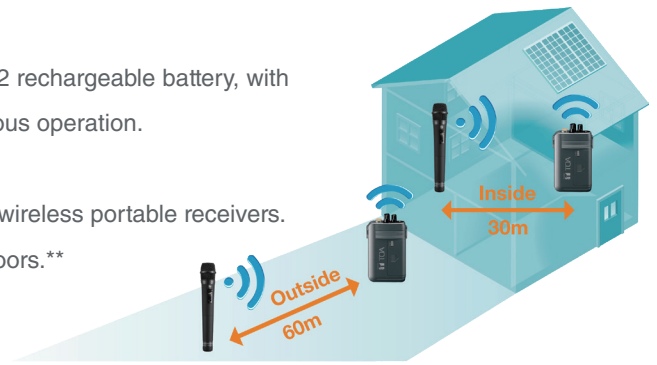

WIRELESS GUIDE SYSTEM

Be Heard, Be Clear

Features

- 16 different frequencies can be used simultaneously.
- Compact, light, and easy to operate— even for the very first time.
- Both the wireless transmitter and receiver use the TOA WB-2000-2 rechargeable battery, with the WT-5100 wireless receiver providing up to 16 hours of continuous operation.
- Frequency range of 576 to 865 MHz.*
- One wireless transmitter can be assigned an unlimited number of wireless portable receivers.
- Clear coverage up to 30 meters indoors and up to 60 meters outdoors.**

* varies by country.

** varies according to the surrounding environment.

Applications

Guided Tour

Conference

WT-5100

Wireless Portable Receiver

- Tunable to any of 16 different frequencies
- Runs for 16 hours on a fully charged WB-2000-2 rechargeable battery
- Battery status indicator
- Compact and lightweight body