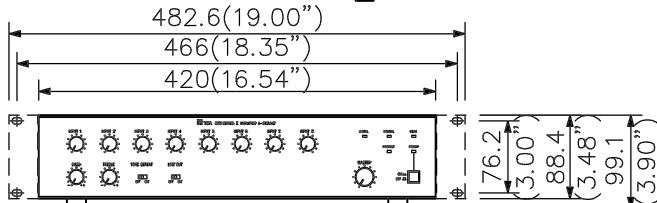

SPECIFICATIONS

Type	8-channel mixer power amplifier
Power Requirement	AC mains, 120 V, 60 Hz
Power Consumption	180 W
Output Power	120 W RMS
Power Band Width	(D) 20 ~ 20,000 Hz, 0.5% THD, (T) 50 ~ 20,000 Hz, 0.5% THD
Frequency Response	(D) 20 ~ 20,000 Hz, ±1 dB (T) 20 ~ 15,000 Hz, ±1 dB, (T) 20 ~ 20,000 Hz, +1 dB, -3 dB
T.H.D	0.02% at 1 kHz, rated output
Inputs	Eight Input Ports : Each port accepts any input modules. One Bridging Input/Output
Input Sensitivity /Impedance	Input Port #1 to #8 : 100 mV/10 kΩ Bridging Input/Output : 100 mV/3.3 kΩ
Preamp OUT /Power Amp IN	1000 mV into 600 Ω/1000 mV, 10 kΩ
Outputs(T)=Transformer (D)=Direct	Main (T) : 8 Ω, 25 and 70 volts, balanced, Main (D) : 4 Ω, unbalanced Aux : 10 kΩ, 1 V
Output Regulation(1kHz)	(D) Less than 0.5 dB, no load to full load (T) Less than 1.0 dB, no load to full load
S/N Ratio(Band Pass 20 ~ 20,000 Hz)	Master volume min : 90 dB Master volume max : 77 dB
Tone defeat switch on	Power amplifier only : 105 dB
Tone Controls	Bass : ±10 dB at 100 Hz, Treble : ±10 dB at 10 kHz
Controls	8 Input gain control 1 Master gain control 1 Bass control 1 Treble control 1 Power ON/OFF switch 1 Tone defeat switch 1 Low-Cut switch (60 Hz, 6 dB/octave)
Indicators	1 Power LED, 1 Protect LED, 1 Signal LED, 1 Normal LED, 1 Peak LED
Protection	Self-protection, with AC fuse (inside)
Connectors	Input No.1 to No.8 : Card-edge connector Bridging, Mixer preamp. output, Power amp. input, Aux output : RCA phono jack Output : Screw-terminal strip Mute, Remote VR : Screw-terminal strip AC outlet : 3-pin grounding type AC power cord/plug : SJT, 3-prong type
Temperature Range	-10°C ~ +60°C (12°F ~ 140°F)
Finish	Black
Dimensions(W×H×D)	420(16.54") × 99.1(3.90") × 358(14.09") mm
Weight	11.4 kg (25.13 lb.)
Accessories	Volume control cover (YA-920).....4
Option	Rack mounting bracket (MB-25B)

APPEARANCE

Rear View

Top View

Side View

Front View

UNIT:mm SCALE:1/8