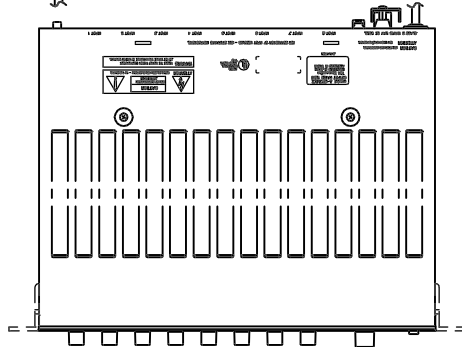

SPECIFICATIONS

Type	8-channel mixer power amplifier
Power Requirement	AC mains, 120 V, 60 Hz
Power Consumption	180 W
Output Power	120 W RMS
Power Band Width	(D) 20 ~ 20,000 Hz, 0.5% THD, (T) 50 ~ 20,000 Hz, 0.5% THD
Frequency Response	(D) 20 ~ 20,000 Hz, ±1 dB (T) 20 ~ 15,000 Hz, ±1 dB, (T) 20 ~ 20,000 Hz, +1 dB, -3 dB
T.H.D	0.02% at 1 kHz, rated output
Inputs	Eight Input Ports : Each port accepts any input modules. One Bridging Input/Output
Input Sensitivity /Impedance	Input Port #1 to #8 : 100 mV/10 kΩ Bridging Input/Output : 100 mV/3.3 kΩ
Preamp OUT /Power Amp IN	1000 mV into 600 Ω/1000 mV, 10 kΩ
Outputs(T)=Transformer (D)=Direct	Main (T) : 8 Ω, 25 and 70 volts, balanced, Main (D) : 4 Ω, unbalanced Aux : 10 kΩ, 1 V
Output Regulation(1kHz)	(D) Less than 0.5 dB, no load to full load (T) Less than 1.0 dB, no load to full load
S/N Ratio(Band Pass 20 ~ 20,000 Hz)	Master volume min : 90 dB Master volume max : 77 dB
Tone defeat switch on	Power amplifier only : 105 dB
Tone Controls	Bass : ±10 dB at 100 Hz, Treble : ±10 dB at 10 kHz
Controls	8 Input gain control 1 Master gain control 1 Bass control 1 Treble control 1 Power ON/OFF switch 1 Tone defeat switch 1 Low-Cut switch (60 Hz, 6 dB/octave)
Indicators	1 Power LED, 1 Protect LED, 1 Signal LED, 1 Normal LED, 1 Peak LED
Protection	Self-protection, with AC fuse (inside)
Connectors	Input No.1 to No.8 : Card-edge connector Bridging, Mixer preamp. output, Power amp. input, Aux output : RCA phono jack Output : Screw-terminal strip Mute, Remote VR : Screw-terminal strip AC outlet : 3-pin grounding type AC power cord/plug : SJT, 3-prong type
Temperature Range	-10°C ~ +60°C (12°F ~ 140°F)
Finish	Black
Dimensions(W×H×D)	420(16.54") × 99.1(3.90") × 358(14.09") mm
Weight	11.4 kg (25.13 lb.)
Accessories	Volume control cover (YA-920).....4
Option	Rack mounting bracket (MB-25B)

APPEARANCE

Rear View

Top View

Side View

Front View

UNIT:mm SCALE:1/8