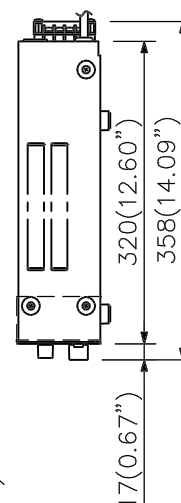

SPECIFICATIONS

Type	8-channel mixer power amplifier
Power Requirement	AC mains, 120 V, 60 Hz
Power Consumption	180 W
Output Power	120 W RMS
Power Band Width	(D) 20 ~ 20,000 Hz, 0.5% THD, (T) 50 ~ 20,000 Hz, 0.5% THD
Frequency Response	(D) 20 ~ 20,000 Hz, ±1 dB (T) 20 ~ 15,000 Hz, ±1 dB, (T) 20 ~ 20,000 Hz, +1 dB, -3 dB
T.H.D	0.02% at 1 kHz, rated output
Inputs	Eight Input Ports : Each port accepts any input modules. One Bridging Input/Output
Input Sensitivity /Impedance	Input Port #1 to #8 : 100 mV/10 kΩ Bridging Input/Output : 100 mV/3.3 kΩ
Preamp OUT /Power Amp IN	1000 mV into 600 Ω/1000 mV, 10 kΩ
Outputs(T)=Transformer (D)=Direct	Main (T) : 8 Ω, 25 and 70 volts, balanced, Main (D) : 4 Ω, unbalanced Aux : 10 kΩ, 1 V
Output Regulation(1kHz)	(D) Less than 0.5 dB, no load to full load (T) Less than 1.0 dB, no load to full load
S/N Ratio(Band Pass 20 ~ 20,000 Hz)	Master volume min : 90 dB Master volume max : 77 dB
Tone defeat switch on	Power amplifier only : 105 dB
Tone Controls	Bass : ±10 dB at 100 Hz, Treble : ±10 dB at 10 kHz
Controls	8 Input gain control 1 Master gain control 1 Bass control 1 Treble control 1 Power ON/OFF switch 1 Tone defeat switch 1 Low-Cut switch (60 Hz, 6 dB/octave)
Indicators	1 Power LED, 1 Protect LED, 1 Signal LED, 1 Normal LED, 1 Peak LED
Protection	Self-protection, with AC fuse (inside)
Connectors	Input No.1 to No.8 : Card-edge connector Bridging, Mixer preamp. output, Power amp. input, Aux output : RCA phono jack Output : Screw-terminal strip Mute, Remote VR : Screw-terminal strip AC outlet : 3-pin grounding type AC power cord/plug : SJT, 3-prong type
Temperature Range	-10°C ~ +60°C (12°F ~ 140°F)
Finish	Black
Dimensions(W×H×D)	420(16.54") × 99.1(3.90") × 358(14.09") mm
Weight	11.4 kg (25.13 lb.)
Accessories	Volume control cover (YA-920).....4
Option	Rack mounting bracket (MB-25B)

APPEARANCE

Rear View

Top View

Side View

Front View

UNIT:mm SCALE:1/8