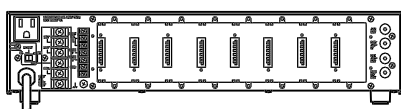

APPEARANCE

Rear View