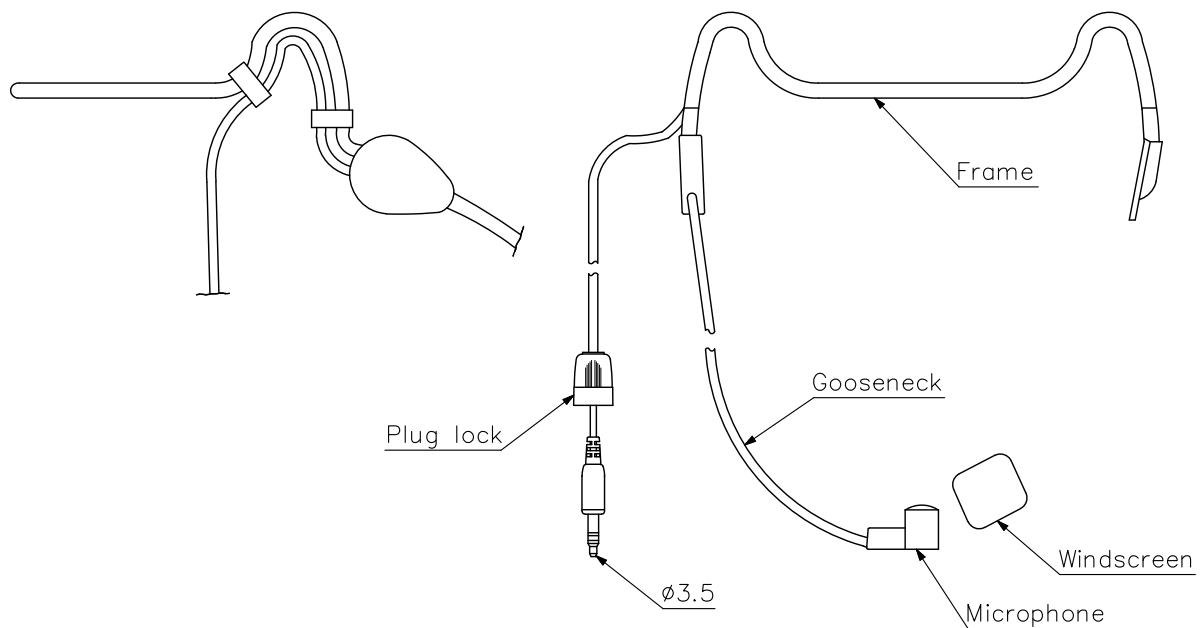

## DESCRIPTION

The WH-4000H is headset microphone of a cardioid pick-up pattern, featuring a lightweight design. Besides, the WH-4000H is equipped with an adjustable band to fix the headset on your head.

## SPECIFICATIONS

Type	Electret condenser type
Directivity	Unidirectional
Sensitivity	-66 dB $\pm$ 3 dB (0 dB = 1 V/0.1 Pa, 1 kHz)
Maximum Input Level	120 dB SPL
Cord Length	1.3 m
Terminal	$\phi$ 3.5 mm monaural plug
Finish	Frame: Stainless, black (silicon rubber) Gooseneck: Black (shrink tube)
Weight	50 g (cable included)

## APPEARANCE

UNIT:mm SCALE:1/2