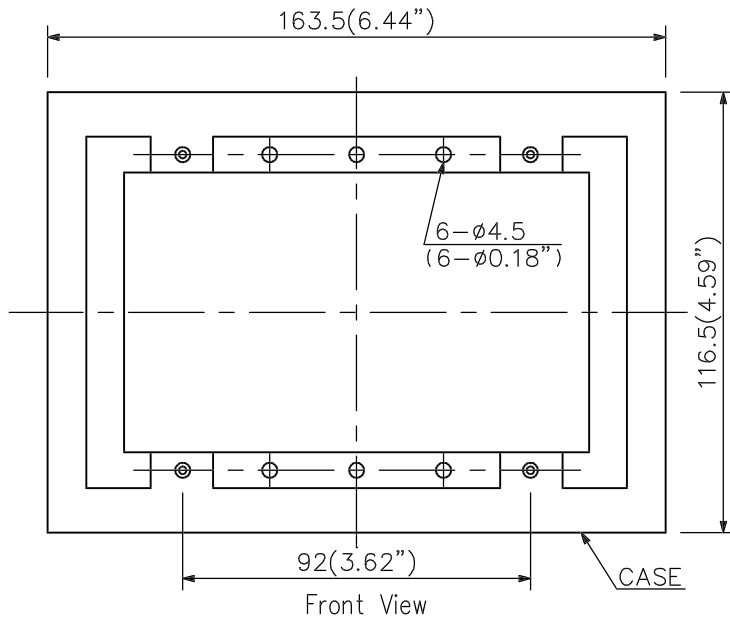

DESCRIPTION

The YS-13A box allows exposed wall mounting of a power controller (E-80P and E-84P) or speaker controller (E-80S and E-84S) when such a device cannot be mounted in the wall. The box can also be installed on a desk using the supplied feet.

SPECIFICATIONS

Finish	Ivory
Weight	Approx. 0.55 kg (1.21 lb.)

APPEARANCE

Rear View

Top View

Front View

Bottom Plate

UNIT:mm SCALE:1/2