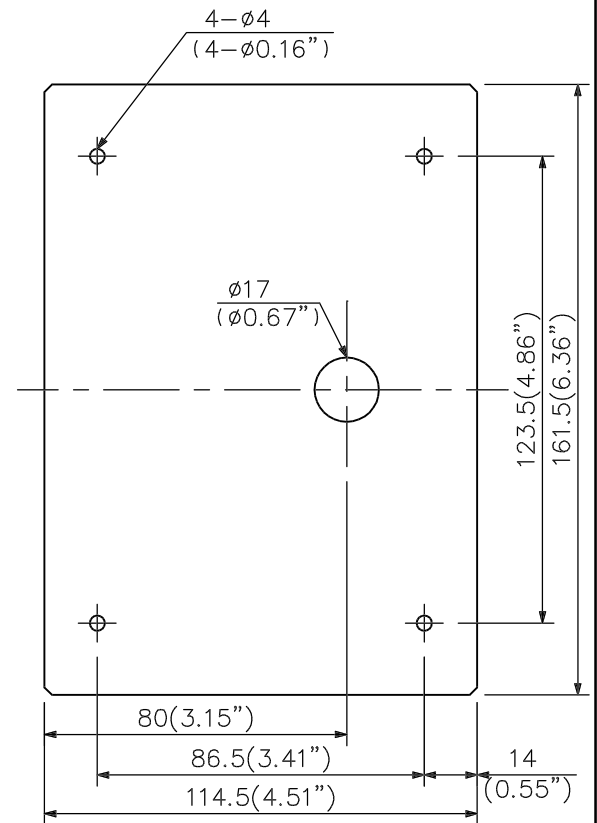

DESCRIPTION

The YS-13A box allows exposed wall mounting of a power controller (E-80P and E-84P) or speaker controller (E-80S and E-84S) when such a device cannot be mounted in the wall. The box can also be installed on a desk using the supplied feet.

SPECIFICATIONS

Finish	Ivory
Weight	Approx. 0.55 kg (1.21 lb.)

APPEARANCE

Rear View

Top View

Front View

Bottom Plate

UNIT:mm SCALE:1/2