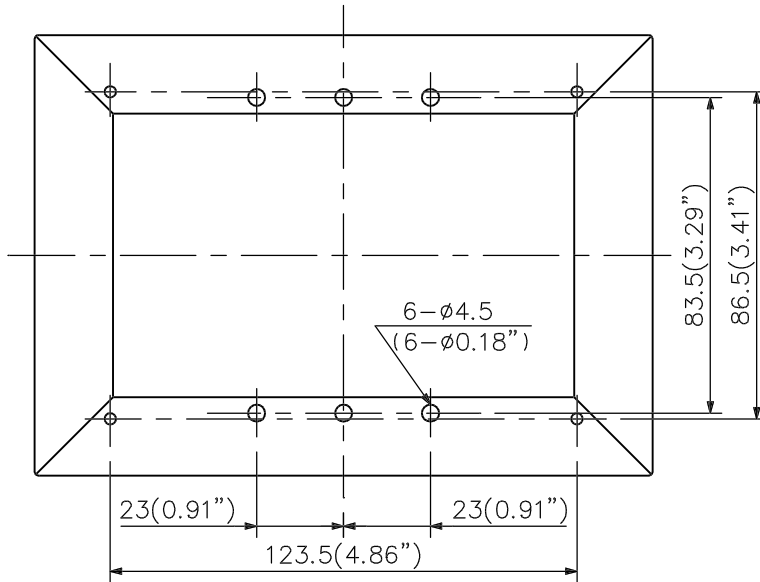

DESCRIPTION

The YS-13A box allows exposed wall mounting of a power controller (E-80P and E-84P) or speaker controller (E-80S and E-84S) when such a device cannot be mounted in the wall. The box can also be installed on a desk using the supplied feet.

SPECIFICATIONS

Finish	Ivory
Weight	Approx. 0.55 kg (1.21 lb.)

APPEARANCE

Rear View

Top View

Front View

Bottom Plate

UNIT:mm SCALE:1/2